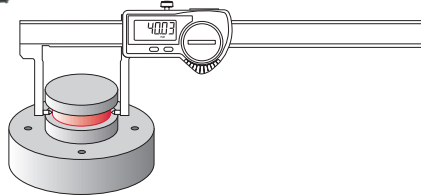

Digital Caliper MarCal 16 EWR special design

16 EWR-SA

REFERENCE

16 EWR-AA

Features

Features are the same as the MarCal 16 EWR, please refer to Page 1-6, additional features can be found in the Technical Data.

Technical Data

	Measuring range		Resolution	Error limit G	Order no.	Type
	mm	(inch)	mm / inch	mm		
16 EWR-SA	150	(6")	0.01 / .0005"	0.03	4103077	Inwardly angled anvils
16 EWR-AA	150	(6")	0.01 / .0005"	0.03	4103079	Inwardly angled measuring jaws

16 EWR-SA

Dimensions

mm	a	b	c	d	e
150	10	40	16	235	16 x 3

16 EWR-AA

Accessories

Battery, Data Connection Cables see Page 1 - 6

Accessories for Data Processing see Chapter 11