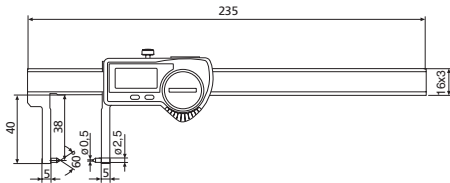

Digital Caliper MarCal 16 EWR special design

16 EWR-SA

REFERENCE

16 EWR-AA

Features

Features are the same as the MarCal 16 EWR, please refer to Page 1-6, additional features can be found in the Technical Data.

Technical Data

	Measuring range		Resolution	Error limit G	Order no.	Type
	mm	(inch)	mm / inch	mm		
16 EWR-SA	150	(6")	0.01 / .0005"	0.03	4103077	Inwardly angled anvils
16 EWR-AA	150	(6")	0.01 / .0005"	0.03	4103079	Inwardly angled measuring jaws

16 EWR-SA

Dimensions

mm	a	b	c	d	e
150	10	40	16	235	16 x 3

16 EWR-AA

Accessories

Battery, Data Connection Cables see Page 1 - 6

Accessories for Data Processing see Chapter 11