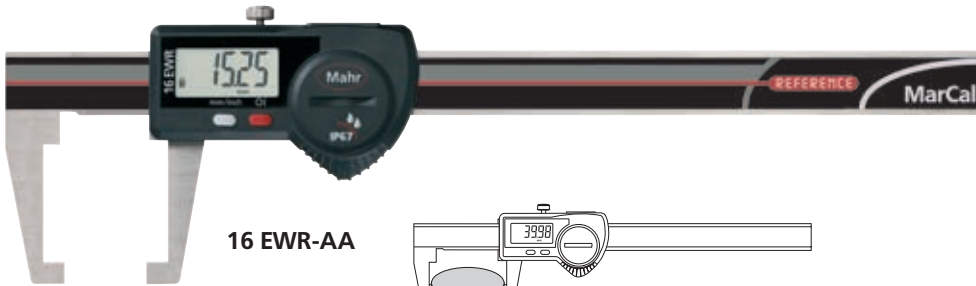

Digital Caliper MarCal 16 EWR special design

16 EWR-SA

REFERENCE

16 EWR-AA

Features

Features are the same as the MarCal 16 EWR, please refer to Page 1-6, additional features can be found in the Technical Data.

Technical Data

	Measuring range		Resolution	Error limit G	Order no.	Type
	mm	(inch)	mm / inch	mm		
16 EWR-SA	150	(6")	0.01 / .0005"	0.03	4103077	Inwardly angled anvils
16 EWR-AA	150	(6")	0.01 / .0005"	0.03	4103079	Inwardly angled measuring jaws