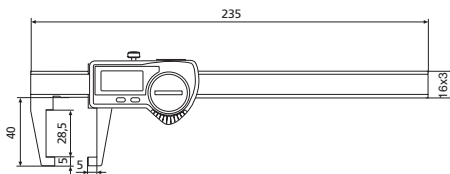

Technical Data

	Measuring range		Resolution	Error limit G	Order no.	Type
	mm	(inch)	mm / inch	mm		
16 EWR-SA	150	(6")	0.01 / .0005"	0.03	4103077	Inwardly angled anvils
16 EWR-AA	150	(6")	0.01 / .0005"	0.03	4103079	Inwardly angled measuring jaws

16 EWR-SA

Dimensions

mm	a	b	c	d	e
150	10	40	16	235	16 x 3

16 EWR-AA

Accessories

Battery, Data Connection Cables see Page 1 - 6

Accessories for Data Processing see Chapter 11