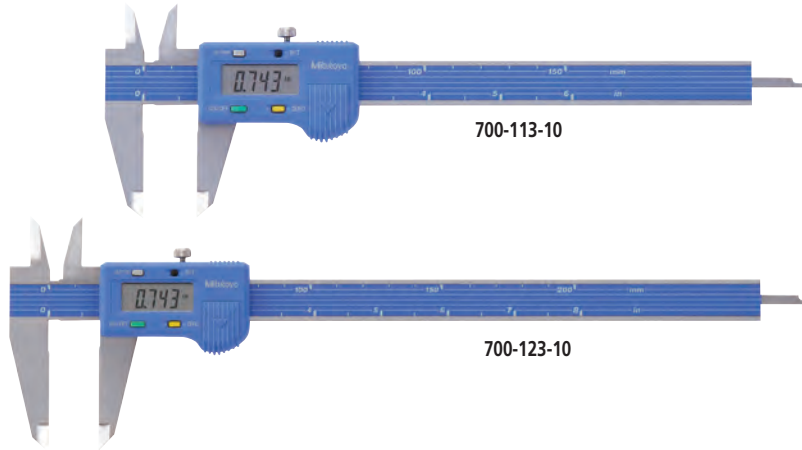

MyCAL-Lite

SERIES 700 — Digital Caliper for DIY

Willrich Precision
Ph 866-945-5742
email: sales@willrich.com

FEATURES

- The "MyCAL-Lite" is an ideal measuring tool for DIY.
- The LCD screen allows error-free readout of measurements.
- With depth measuring bar.

Technical Data

Accuracy: Refer to the list of specifications.
Resolution: .001" / 0.1mm
Display: LCD
Length standard: Electrostatic capacitance type linear encoder
Max. response speed: 1800mm/s
Battery: SR44 (1 pc.), **938882**
Battery life*: Approx. 2 years under normal use

Function

Zero-setting, Power on/off
inch/mm conversion
Alarm: Low voltage, Counting value composition error

SPECIFICATIONS

Inch/Metric			
Range	Order No.	Accuracy	Mass (g)
0 - 6" / 0 - 150mm	700-113-10	$\pm 0.005"$ / $\pm 0.2\text{mm}$	150
0 - 8" / 0 - 200mm	700-123-10	$\pm 0.005"$ / $\pm 0.2\text{mm}$	170

DIMENSIONS