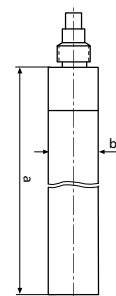

ACCESSORIES

Order no.	Description	Type
4102915	Interface adapter with data cable Digimatic (2 m)	16 EWd
4102357	16 EXu data connection cable USB (2 m)	16 EXu
4102410	Data connection cable RS232C (2 m)	16 EXr
4102231	16 EWe transmitter for e-Stick	16 EWe
4102230	e-Stick receiver	e-Stick
4190090	Depth extension 75 mm, (6 – 12 mm)	44 Av
4190091	Depth extension 75 mm, (12 – 20 mm)	44 Av
4190092	Depth extension 150 mm, (20 – 30 mm)	44 Av
4190093	Depth extension 150 mm, (30 – 200 mm)	44 Av

44 Av