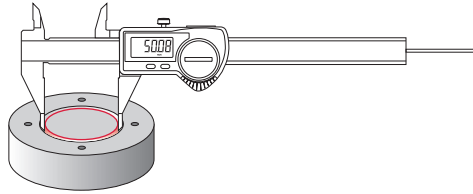

**Digital Caliper MarCal 16 EWR special design**

**16 EWR-S**

**REFERENCE**

**16 EWR-SM**

**Features**

Features are the same as the MarCal 16 EWR, please refer to Page 1-6, additional features can be found in the Technical Data.

**Technical Data**

	Measuring range	Resolution	Error limit	Depth rod	Order no.	Type
	mm (inch)	mm / inch	G mm			
<b>16 EWR-S</b>	150 (6")	0.01 / .0005"	0.03	●	<b>4103075</b>	Pointed caliper
<b>16 EWR-SM</b>	150 (6")	0.01 / .0005"	0.03	●	<b>4103076</b>	Caliper with pointed meas. jaws