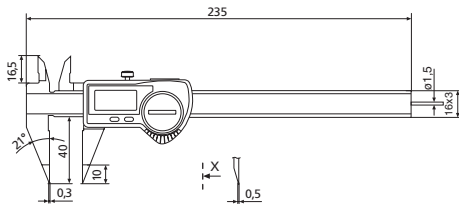

Technical Data

	Measuring range	Resolution	Error limit	Depth rod	Order no.	Type
	mm (inch)	mm / inch	G mm			
16 EWR-S	150 (6")	0.01 / .0005"	0.03	●	4103075	Pointed caliper
16 EWR-SM	150 (6")	0.01 / .0005"	0.03	●	4103076	Caliper with pointed meas. jaws

16 EWR-S