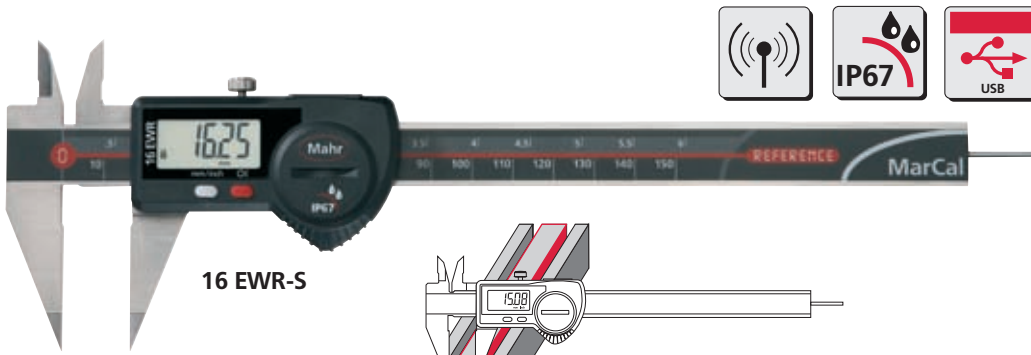

**Digital Caliper MarCal 16 EWR special design**

**16 EWR-S**

**REFERENCE**

**16 EWR-SM**

**Features**

Features are the same as the MarCal 16 EWR, please refer to Page 1-6, additional features can be found in the Technical Data.

**Technical Data**

	Measuring range	Resolution	Error limit	Depth rod	Order no.	Type
	mm (inch)	mm / inch	G mm			
<b>16 EWR-S</b>	150 (6")	0.01 / .0005"	0.03	●	<b>4103075</b>	Pointed caliper
<b>16 EWR-SM</b>	150 (6")	0.01 / .0005"	0.03	●	<b>4103076</b>	Caliper with pointed meas. jaws