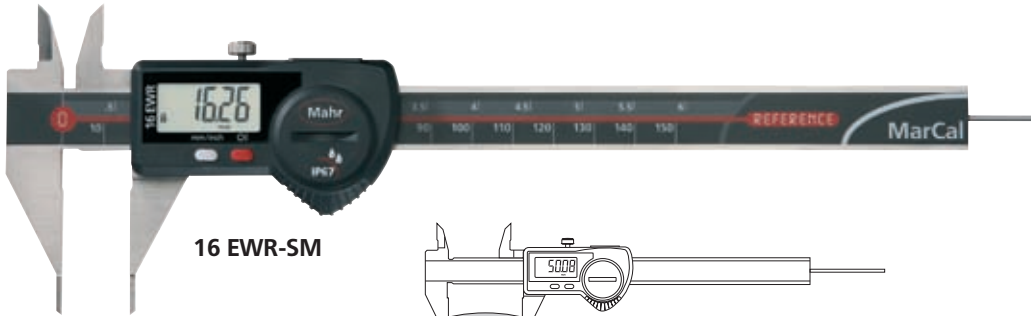

**Digital Caliper MarCal 16 EWR special design**

**16 EWR-S**

**REFERENCE**

**16 EWR-SM**

**Features**

Features are the same as the MarCal 16 EWR, please refer to Page 1-6, additional features can be found in the Technical Data.

**Technical Data**

	Measuring range	Resolution	Error limit	Depth rod	Order no.	Type
	mm (inch)	mm / inch	G mm			
<b>16 EWR-S</b>	150 (6")	0.01 / .0005"	0.03	●	<b>4103075</b>	Pointed caliper
<b>16 EWR-SM</b>	150 (6")	0.01 / .0005"	0.03	●	<b>4103076</b>	Caliper with pointed meas. jaws