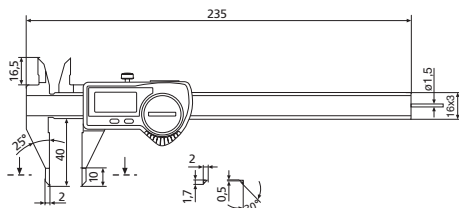

**Digital Caliper MarCal 16 EWR special design**

**16 EWR-S**

**REFERENCE**

**16 EWR-SM**

**Features**

Features are the same as the MarCal 16 EWR, please refer to Page 1-6, additional features can be found in the Technical Data.

**Technical Data**

	Measuring range	Resolution	Error limit	Depth rod	Order no.	Type
	mm (inch)	mm / inch	G mm			
<b>16 EWR-S</b>	150 (6")	0.01 / .0005"	0.03	●	<b>4103075</b>	Pointed caliper
<b>16 EWR-SM</b>	150 (6")	0.01 / .0005"	0.03	●	<b>4103076</b>	Caliper with pointed meas. jaws

**16 EWR-S**

**16 EWR-SM**

**Accessories**

Battery, Data Connection Cables see Page 1 - 6

Accessories for Data Processing see Chapter 11