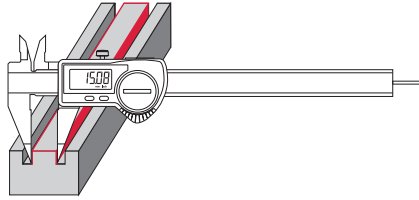

**Digital Caliper MarCal 16 EWR special design**

**16 EWR-S**

**REFERENCE**

**16 EWR-SM**

**Features**

Features are the same as the MarCal 16 EWR, please refer to Page 1-6, additional features can be found in the Technical Data.

**Technical Data**

	Measuring range	Resolution	Error limit	Depth rod	Order no.	Type
	mm (inch)	mm / inch	G mm			
<b>16 EWR-S</b>	150 (6")	0.01 / .0005"	0.03	●	<b>4103075</b>	Pointed caliper
<b>16 EWR-SM</b>	150 (6")	0.01 / .0005"	0.03	●	<b>4103076</b>	Caliper with pointed meas. jaws