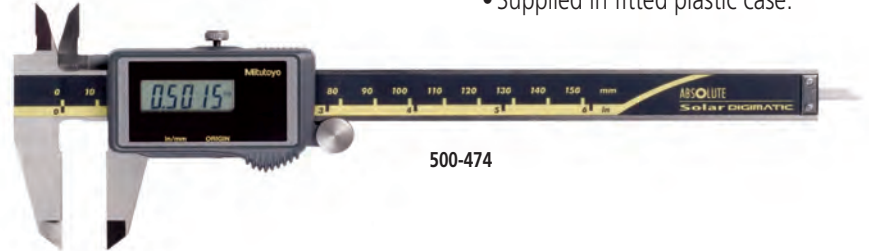

SERIES 500 — No battery or origin reset needed

Mitutoyo's Absolute Solar Digimatic Caliper retains its origin point even the display turns off for the entire life of the caliper. At 60 Lux and up the ABSOLUTE solar caliper is turned on ready to start measurement.

FEATURES

- No more repeated zero setting caused by low light intensity.
- Hard-coated solar panel for increased durability.
- No fear for overspeed errors.
- With thumb roller.
- Supplied in fitted plastic case.

500-474

Technical Data

Accuracy: Refer to the list of specifications
 Resolution: .0005"/0.01mm or 0.01mm
 Repeatability: .0005" / 0.01mm
 Display: LCD
 Length standard: ABSOLUTE electrostatic capacitance type linear encoder
 Max. response speed: Unlimited
 Battery: Solar battery*
 *Can be used continuously above 60 lux ambient illumination.

Function

Origin-set, Data hold, Data output, inch/mm conversion (on inch/metric models only)
 Alarm: Counting value composition error

Optional Accessories

- 959143:** Data hold unit (SPC output model only)
- 959149:** SPC cable with data switch (40" / 1m)
- 959150:** SPC cable with data switch (80" / 2m)